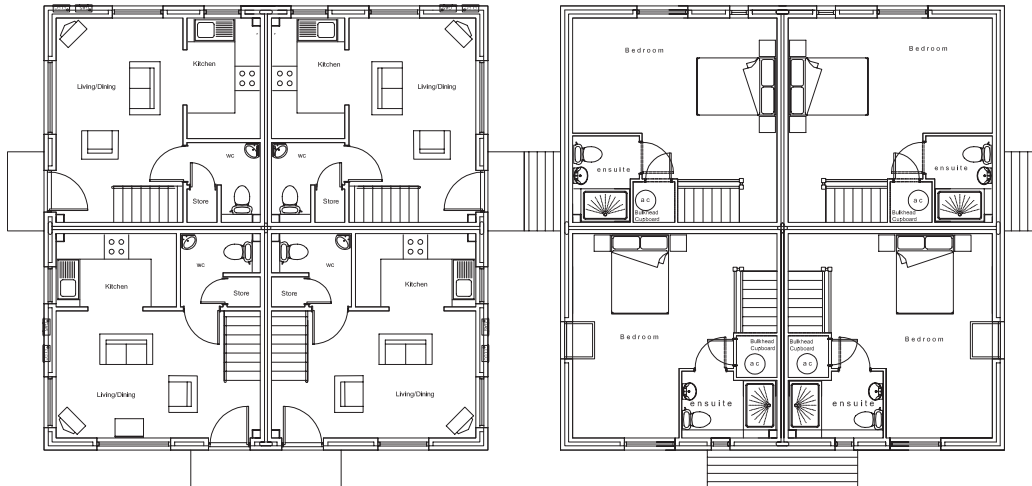

Ideal for those taking their first steps on to the property ladder. This single bedroomed 'warehouse' style dwelling offering contemporary living space.

Yn ddelfrydol i'r rheiny sydd eisiau mynd ar ysgol eiddo. Mae'r adeilad un llofft steil warws hwn yn cynnig lle cyfoes i fyw.

Lounge	3.07m x 4.97m	10'0" x 16'3"
Kitchen/Dining	2.91m x 1.75m	9'6" x 5'8"
Bed One	4.97m x 4.97m	16'3" x 16'3"

Purchasers should note that the illustrations is a typical elevation and not necessarily specific. Specifications will vary from site to site and plot to plot, please consult a member of Alexanders Estate Agents for detailed plans and specifications which are available for inspection.